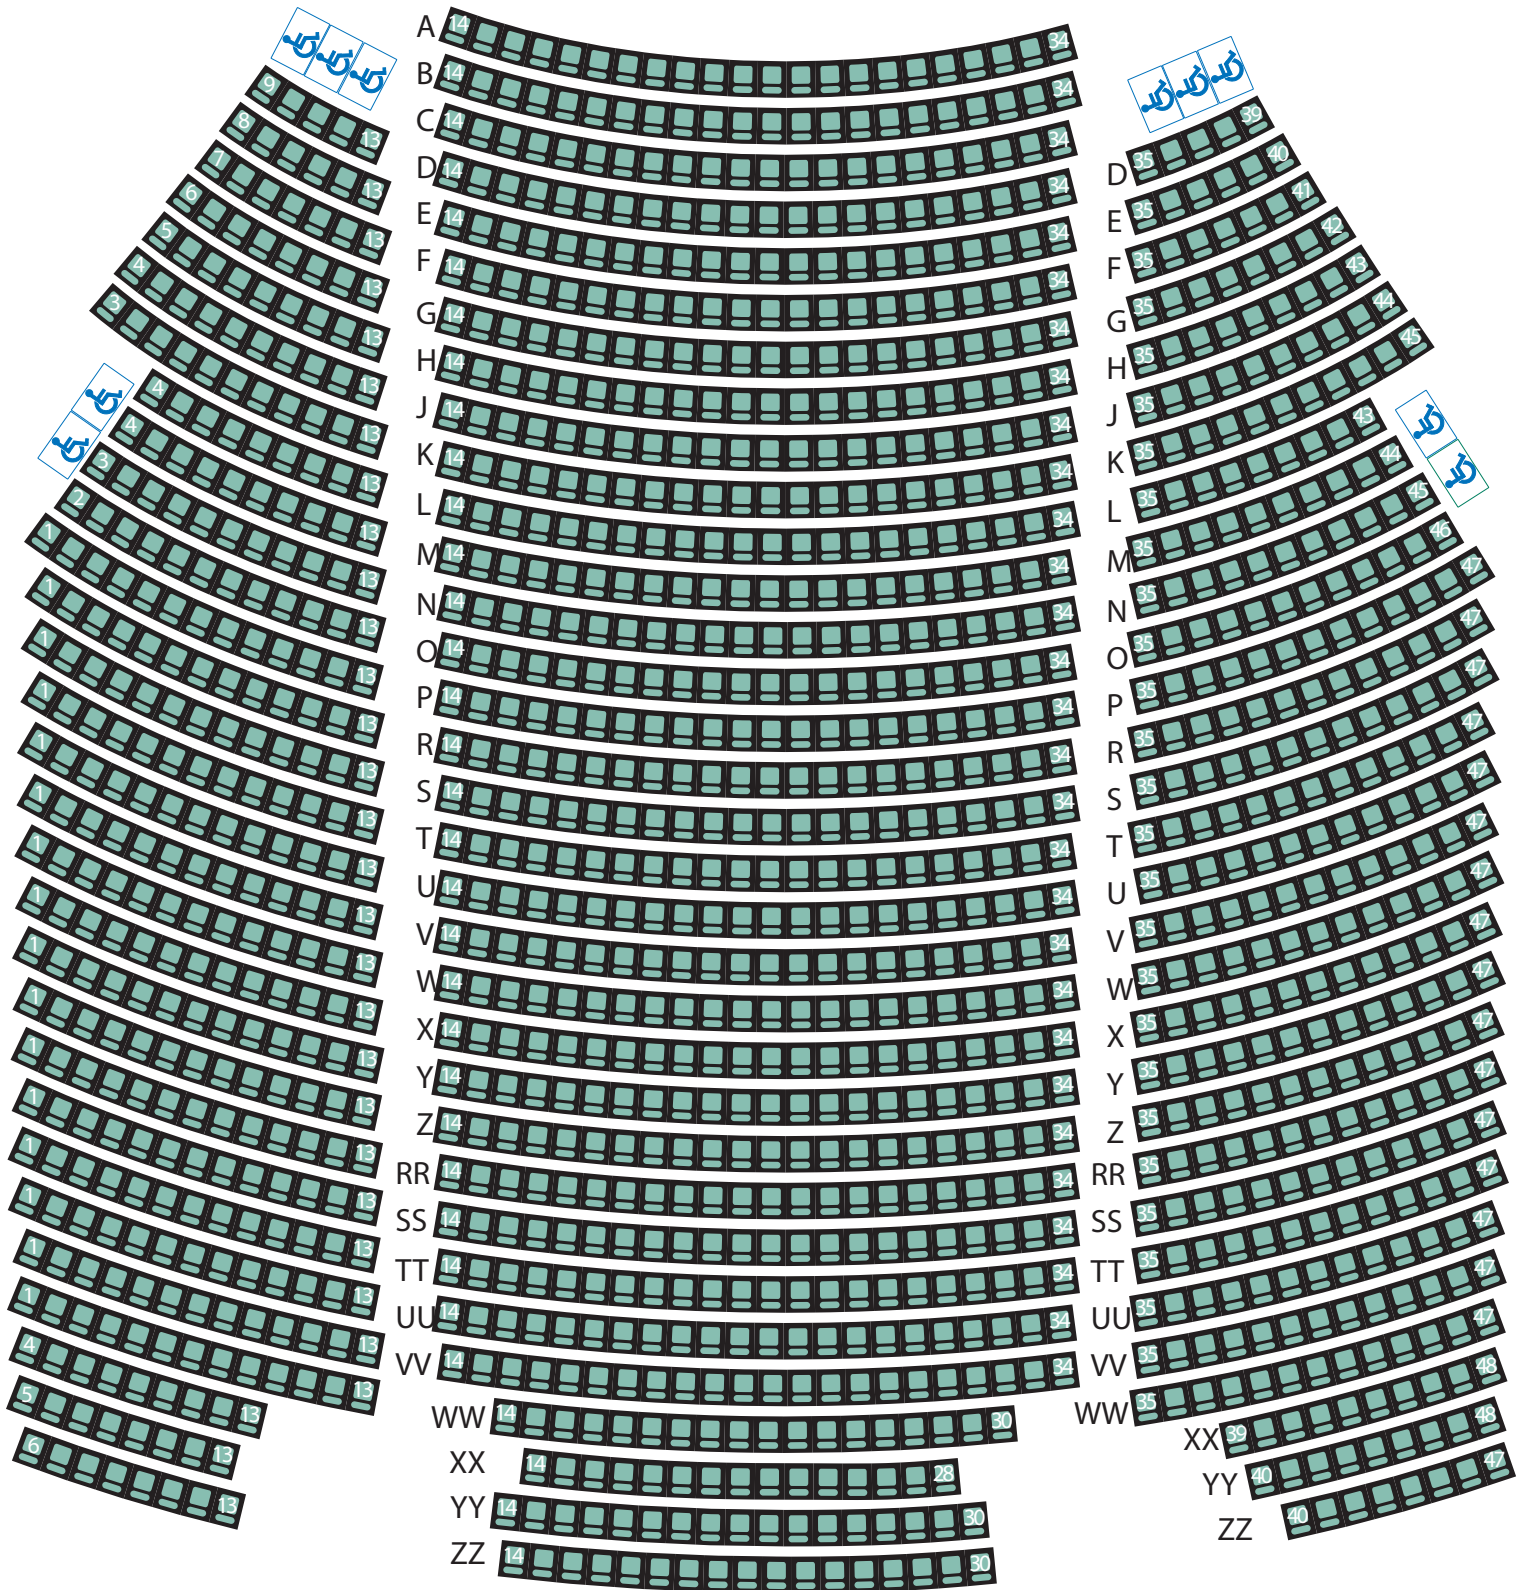

# L. Douglas Wilder Performing Arts Center

ORCHESTRA